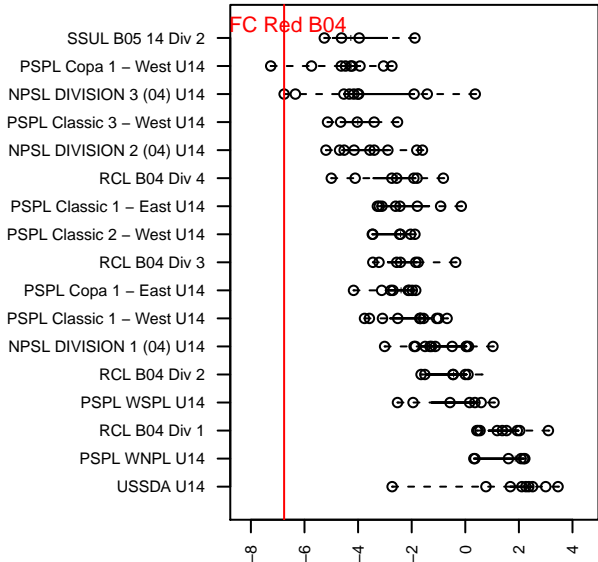

IFC Red B04

Issaquah FC
 Issaquah, WA
 B04 total strength=613
 attack=0.38 defense=0.73
 fall league = NPSL DIVISION 3 (04) U14
 notes= Kieburtz 2015; Demaree 2016

alt names used:
 IFC B04 Red/Kieburtz
 IFC B04 Select Kieburtz

Venues played:
 2017 Xtreme Cup BU14 Bronze
 2017 NPSL DIVISION 3 (04) U14

**attack and defense variance (black dot)
relative to other teams
and top 10 in region**

**attack and defense rating
relative to others at age
and all opponents in last 13 months**

Performance relative to 13 month average

Performance relative to 13 month average

date	home		away		venue	pred.home	pred.away
2017-12-02	Highline SA Rebano B04	11	IFC Red B04	0	2017 NPSL DIVISION 3 (04) U14	10.06	0.10
2017-11-18	IFC Red B04	0	FWFC Select B04	1	2017 NPSL DIVISION 3 (04) U14	0.29	1.87
2017-11-11	IFC Red B04	0	Bellevue United Select B04	8	2017 NPSL DIVISION 3 (04) U14	0.15	4.65
2017-11-04	FME Xtreme B04	1	IFC Red B04	0	2017 NPSL DIVISION 3 (04) U14	2.18	0.49
2017-10-28	IFC Red B04	2	BIFC White B04	0	2017 NPSL DIVISION 3 (04) U14	0.81	1.08
2017-10-22	IFC Red B04	0	NW United White B04	6	2017 NPSL DIVISION 3 (04) U14	0.22	5.26
2017-10-14	Highline SA Rebano B04	9	IFC Red B04	0	2017 NPSL DIVISION 3 (04) U14	10.06	0.10
2017-10-07	Bellevue United Select B04	6	IFC Red B04	0	2017 NPSL DIVISION 3 (04) U14	4.65	0.15
2017-09-30	IFC Red B04	0	Lake Hills Tigers B04	0	2017 NPSL DIVISION 3 (04) U14	0.41	2.47
2017-09-23	FWFC Select B04	4	IFC Red B04	0	2017 NPSL DIVISION 3 (04) U14	1.87	0.29
2017-09-16	NSC Voltage Black B04	3	IFC Red B04	0	2017 NPSL DIVISION 3 (04) U14	3.28	0.46
2017-09-09	IFC Red B04	1	Irish Lions B04	2	2017 NPSL DIVISION 3 (04) U14	0.59	3.33
2017-08-19	Seattle Celtic Orange B04	0	IFC Red B04	1	2017 Xtreme Cup BU14 Bronze	2.71	0.20
2017-08-19	FPSC Thundercats B04	3	IFC Red B04	0	2017 Xtreme Cup BU14 Bronze	1.31	0.34
2017-08-18	IFC Red B04	2	Tukwila Thunder B04	2	2017 Xtreme Cup BU14 Bronze	1.38	1.21