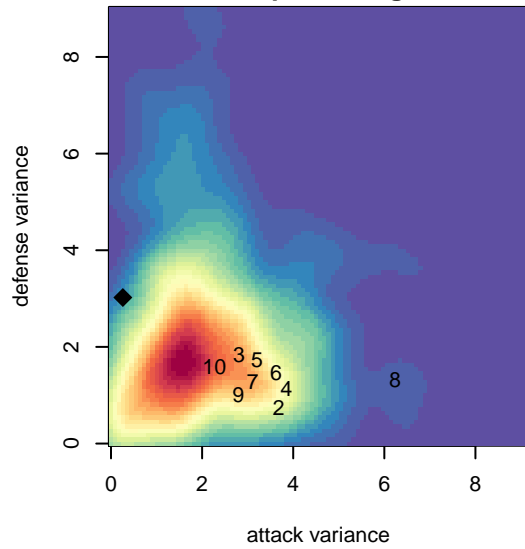

IFC Red B04

Issaquah FC
 Issaquah, WA
 B04 total strength=613
 attack=0.38 defense=0.73
 fall league = NPSL DIVISION 3 (04) U14
 notes= Kieburtz 2015; Demaree 2016

alt names used:
 IFC B04 Red/Kieburtz
 IFC B04 Select Kieburtz

Venues played:
 2017 Xtreme Cup BU14 Bronze
 2017 NPSL DIVISION 3 (04) U14

**attack and defense variance (black dot)
relative to other teams
and top 10 in region**

**attack and defense rating
relative to others at age
and all opponents in last 13 months**