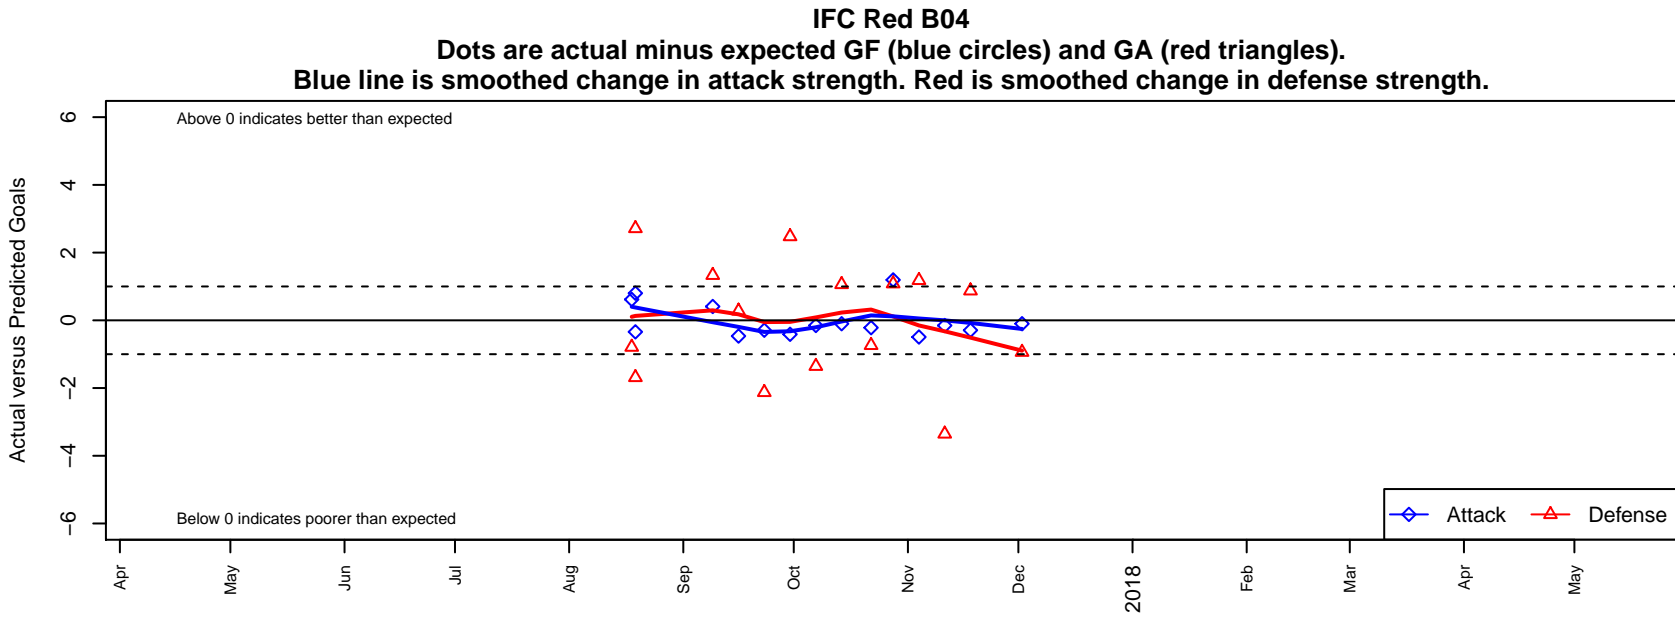

IFC Red B04

Issaquah FC
 Issaquah, WA
 B04 total strength=613
 attack=0.38 defense=0.73
 fall league = NPSL DIVISION 3 (04) U14
 notes= Kieburtz 2015; Demaree 2016

alt names used:
 IFC B04 Red/Kieburtz
 IFC B04 Select Kieburtz

Venues played:
 2017 Xtreme Cup BU14 Bronze
 2017 NPSL DIVISION 3 (04) U14

**attack and defense variance (black dot)
relative to other teams
and top 10 in region**

**attack and defense rating
relative to others at age
and all opponents in last 13 months**