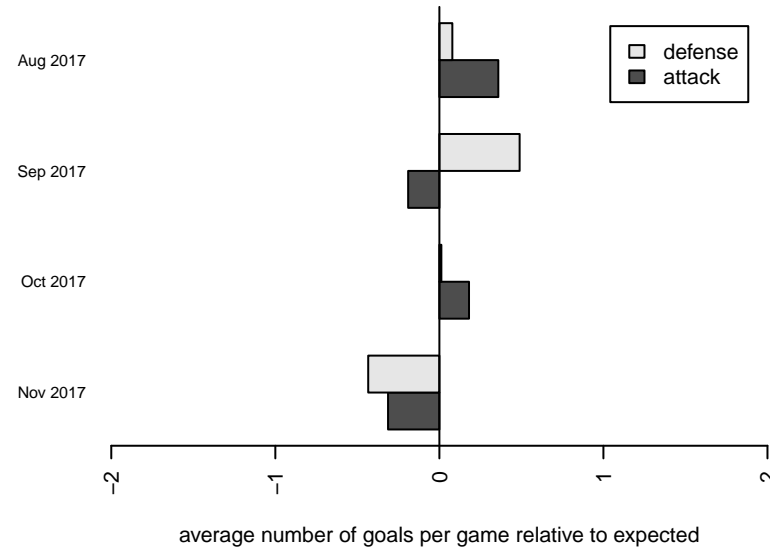

IFC Red B04

Issaquah FC
 Issaquah, WA
 B04 total strength=613
 attack=0.38 defense=0.73
 fall league = NPSL DIVISION 3 (04) U14
 notes= Kieburtz 2015; Demaree 2016

alt names used:
 IFC B04 Red/Kieburtz
 IFC B04 Select Kieburtz

Venues played:
 2017 Xtreme Cup BU14 Bronze
 2017 NPSL DIVISION 3 (04) U14

**attack and defense variance (black dot)
relative to other teams
and top 10 in region**

**attack and defense rating
relative to others at age
and all opponents in last 13 months**

Performance relative to 13 month average

Performance relative to 13 month average

date	home		away		venue	pred.home	pred.away
2017-12-02	Highline SA Rebano B04	11	IFC Red B04	0	2017 NPSL DIVISION 3 (04) U14	10.06	0.10
2017-11-18	IFC Red B04	0	FWFC Select B04	1	2017 NPSL DIVISION 3 (04) U14	0.29	1.87
2017-11-11	IFC Red B04	0	Bellevue United Select B04	8	2017 NPSL DIVISION 3 (04) U14	0.15	4.65
2017-11-04	FME Xtreme B04	1	IFC Red B04	0	2017 NPSL DIVISION 3 (04) U14	2.18	0.49
2017-10-28	IFC Red B04	2	BIFC White B04	0	2017 NPSL DIVISION 3 (04) U14	0.81	1.08
2017-10-22	IFC Red B04	0	NW United White B04	6	2017 NPSL DIVISION 3 (04) U14	0.22	5.26
2017-10-14	Highline SA Rebano B04	9	IFC Red B04	0	2017 NPSL DIVISION 3 (04) U14	10.06	0.10
2017-10-07	Bellevue United Select B04	6	IFC Red B04	0	2017 NPSL DIVISION 3 (04) U14	4.65	0.15
2017-09-30	IFC Red B04	0	Lake Hills Tigers B04	0	2017 NPSL DIVISION 3 (04) U14	0.41	2.47
2017-09-23	FWFC Select B04	4	IFC Red B04	0	2017 NPSL DIVISION 3 (04) U14	1.87	0.29
2017-09-16	NSC Voltage Black B04	3	IFC Red B04	0	2017 NPSL DIVISION 3 (04) U14	3.28	0.46
2017-09-09	IFC Red B04	1	Irish Lions B04	2	2017 NPSL DIVISION 3 (04) U14	0.59	3.33
2017-08-19	Seattle Celtic Orange B04	0	IFC Red B04	1	2017 Xtreme Cup BU14 Bronze	2.71	0.20
2017-08-19	FPSC Thundercats B04	3	IFC Red B04	0	2017 Xtreme Cup BU14 Bronze	1.31	0.34
2017-08-18	IFC Red B04	2	Tukwila Thunder B04	2	2017 Xtreme Cup BU14 Bronze	1.38	1.21