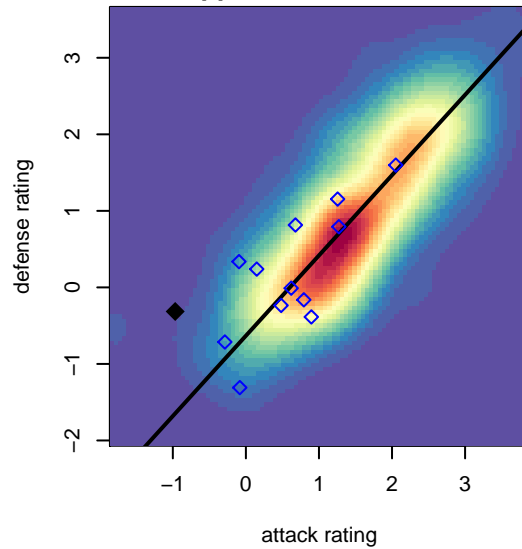

IFC Red B04

Issaquah FC
 Issaquah, WA
 B04 total strength=613
 attack=0.38 defense=0.73
 fall league = NPSL DIVISION 3 (04) U14
 notes= Kieburtz 2015; Demaree 2016

alt names used:
 IFC B04 Red/Kieburtz
 IFC B04 Select Kieburtz

Venues played:
 2017 Xtreme Cup BU14 Bronze
 2017 NPSL DIVISION 3 (04) U14

**attack and defense variance (black dot)
relative to other teams
and top 10 in region**

**attack and defense rating
relative to others at age
and all opponents in last 13 months**